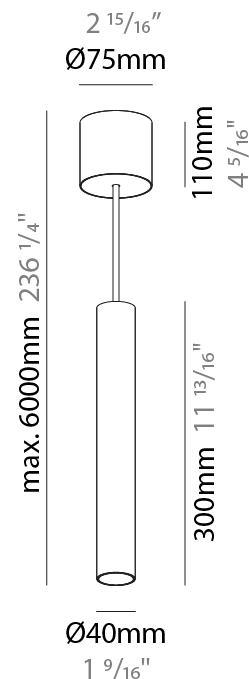

GENERAL

Series: Hangover
Subseries: Hangover Monopoint Surface Canopy
Brand: Prolicht
Division: Architectural
Mounting Type: Suspension
Mounting Location: Ceiling
Subcategory: Pendant

PHYSICAL

Shape: Cylinder
Diameter (mm): 40
Diameter (in): 1 9/16
Height (mm): 300
Height (in): 11 13/16
Max. Overall Height (mm): 2300
Max. Overall Height (in): 90 9/16
Light Distribution: Downlight
Diffuser: Shine Ring 0-6
Fixture Finish: SSR / BKV / CWI / CRY / HAB / UFT / ITA / RUA / FTG / MYG / LOD / PUS / FRO / FUP / KIA / POP / BLS / SPG / MEY / GOH / GUM / CHC / COM / ABZ / JAG / OBR / MOS / ROR
Fixture Material: Aluminum
Cable Details: 2000mm / 6000mmm Cable in White / Black / Orange / Red

ELECTRICAL

Lamp Type: LED (Zhaga Standard)
Input Wattage (W): 10.9
Total Output Wattage (W): 9
Dimming: Non-Dimmable
Driver Included: Yes
Driver Location: Integrated
Driver Type: Constant Current
Driver Class: Class 2
Input Voltage (V): 120
Constant Current (MA): 500
Upon Request: Remote: 0-10Vdc dimming / Phase dimming 120Vac

LED

Number of LEDs: 1
Color Temperature (°K): 2700 / 3000 / 4000
Max. Delivered Lumen (lm): 842
CRI: >90 CRI
Efficiency (%): 86
Lamp Life (hrs): 50000
Upon Request: ***3500K available in minimum quantities (larger quantities upon request)

OPTICAL

Reflector°: 40 / 50

RATINGS AND CERTIFICATIONS

Certified By: Certified for North American Standards
IP rating: IP20